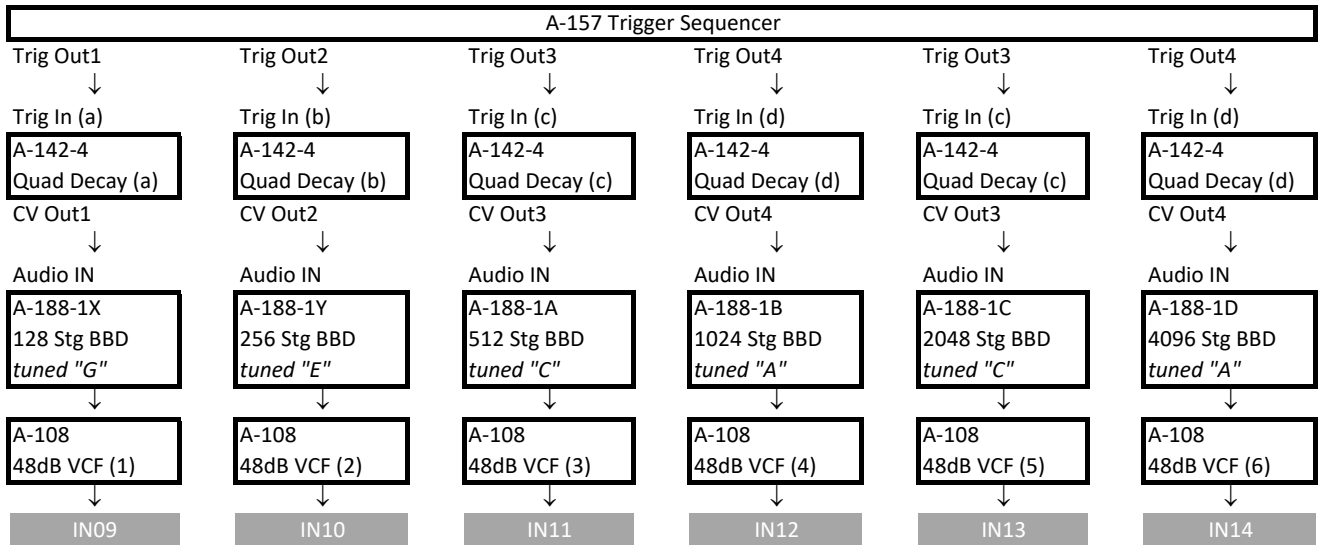

LO Seq1

HI Seq

BBD Bass

jeweils:

Drums HH

Drums BD

Drums SD

Drone

Arpeggio

Solo

Vocoder Drums